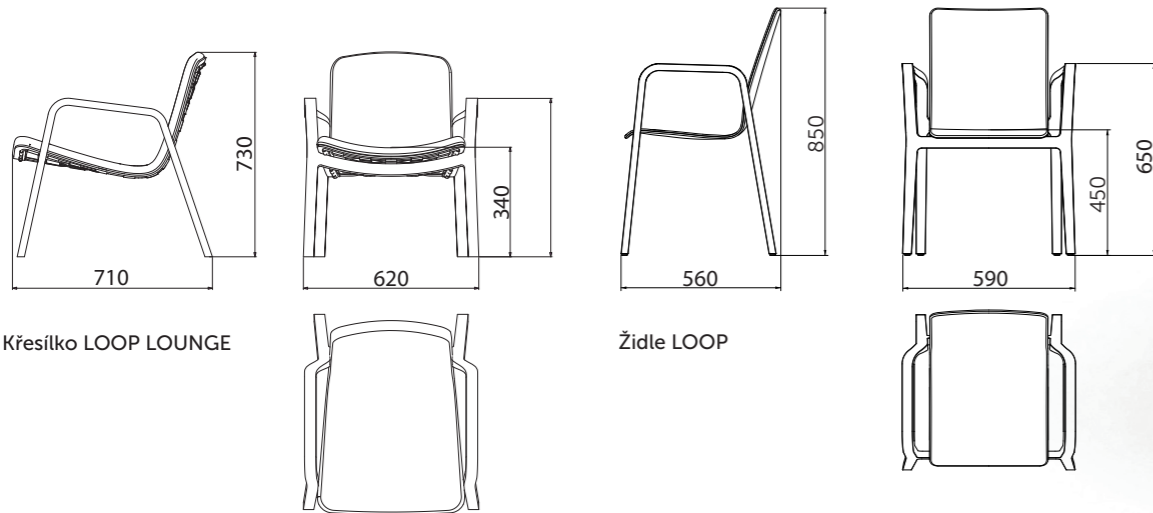

Křesílko LOOP LOUNGE

Židle LOOP

100%
CZECH PRODUCT

Rozměry, váha, nákresy a ostatní údaje uvedené v katalogích, prospektech a jiných tiskovinách, popř. na webových stránkách firmy FORM spol. s r. o. vycházejí z údajů výrobce s tím, že výrobce si vždy vyhrazuje právo učinit technické a designové změny na výrobku bez předchozího upozornění. Obrázky u výrobků mohou být jen ilustrační. Výrobce si vyhrazuje právo rovněž na zrušení určitého druhu zboží bez předchozího upozornění.

FORM, spol. s r. o.
Poručíka Hoši 512/2A
747 11 Kozmice u Hlučína
Czech Republic
e-mail: obchodni@formdesign.cz
www.formdesign.cz
www.stohovatelnezidle.cz
www.forminteriery.cz
telefon / fax 1: +420 595 032 419
telefon / fax 2: +420 595 032 312